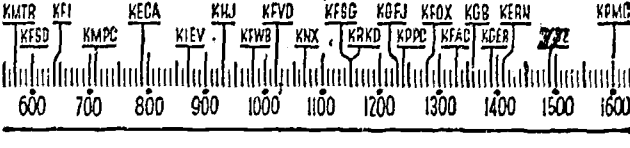

YOUR Radio-TODAY

Owing to present war conditions changes in the programs listed may be made without notice.

SUNDAY CHURCH SERVICES

7 A.M. KFVB—Everyman's Church. KNX—Air Church.	10:30 A.M. KPPC—Church News. KFSG—Aimee McPherson.	3:30 P.M. KFSG—Evangelistic.
7:30 A.M. KRKD—Rev. Squires. KNX—Church.	10:45 A.M. KPPC—Church Service.	4 P.M. KECA—Church Federation.
8 A.M. KFVD—Rev. Salas. KNX—Air Church. KFAC—Country Church.	11 A.M. KPPC—Church Service. KFAC—Church of Open Door. KMTR—First Methodist Church.	4:30 P.M. KGER—Gospel Tidings.
8:30 A.M. KFVB—Union Rescue Church. KMTR—W. B. Record. KFVD—Church of Christ.	12 NOON KMTR—St. Brendan Choir.	4:45 P.M. KMTR—Bible Treasury. KGER—Rev. Davis. KFOX—Pireside Church.
8:45 A.M. KMTR—Bob Shuler.	12:30 P.M. KHJ—Dr. Floyd Johnson.	5:30 P.M. KGER—Rev. Weber. KMTR—Martin L. Thomas.
9 A.M. KPPC—Dr. Middlemass. KFAC—Liberal Catholic Hr.	1:30 P.M. KHJ—Young People's Church.	7 P.M. KMTR—R. P. Shuler. KFSG—Aimee McPherson.
9:15 A.M. KGER—March Ahead Time	2 P.M. KMTR—Lutheran Church.	8 P.M. KPPC—Church Service. KFVB—Presbyterian Church. KFAC—Church of Open Door.
9:30 A.M. KPPC—Dr. Petch. KGER—Revival.	2:30 P.M. KFOX—Rev. Billy Adams.	9:30 P.M. KFAC—"Glorious Hope." KFSG—Wendell St. Clair.
10 A.M. KGER—Fullerton & Square. KNX—Church.	3 P.M. KHJ—Lutheran Hour. KFOX—Rev. Ivie. KECA—Catholic Hr.	9:45 P.M. KFVB—Anselma Lutheran Church.
10:15 A.M. KFOX—The Visitor.		

ENTERTAINMENT—BY THE HOUR